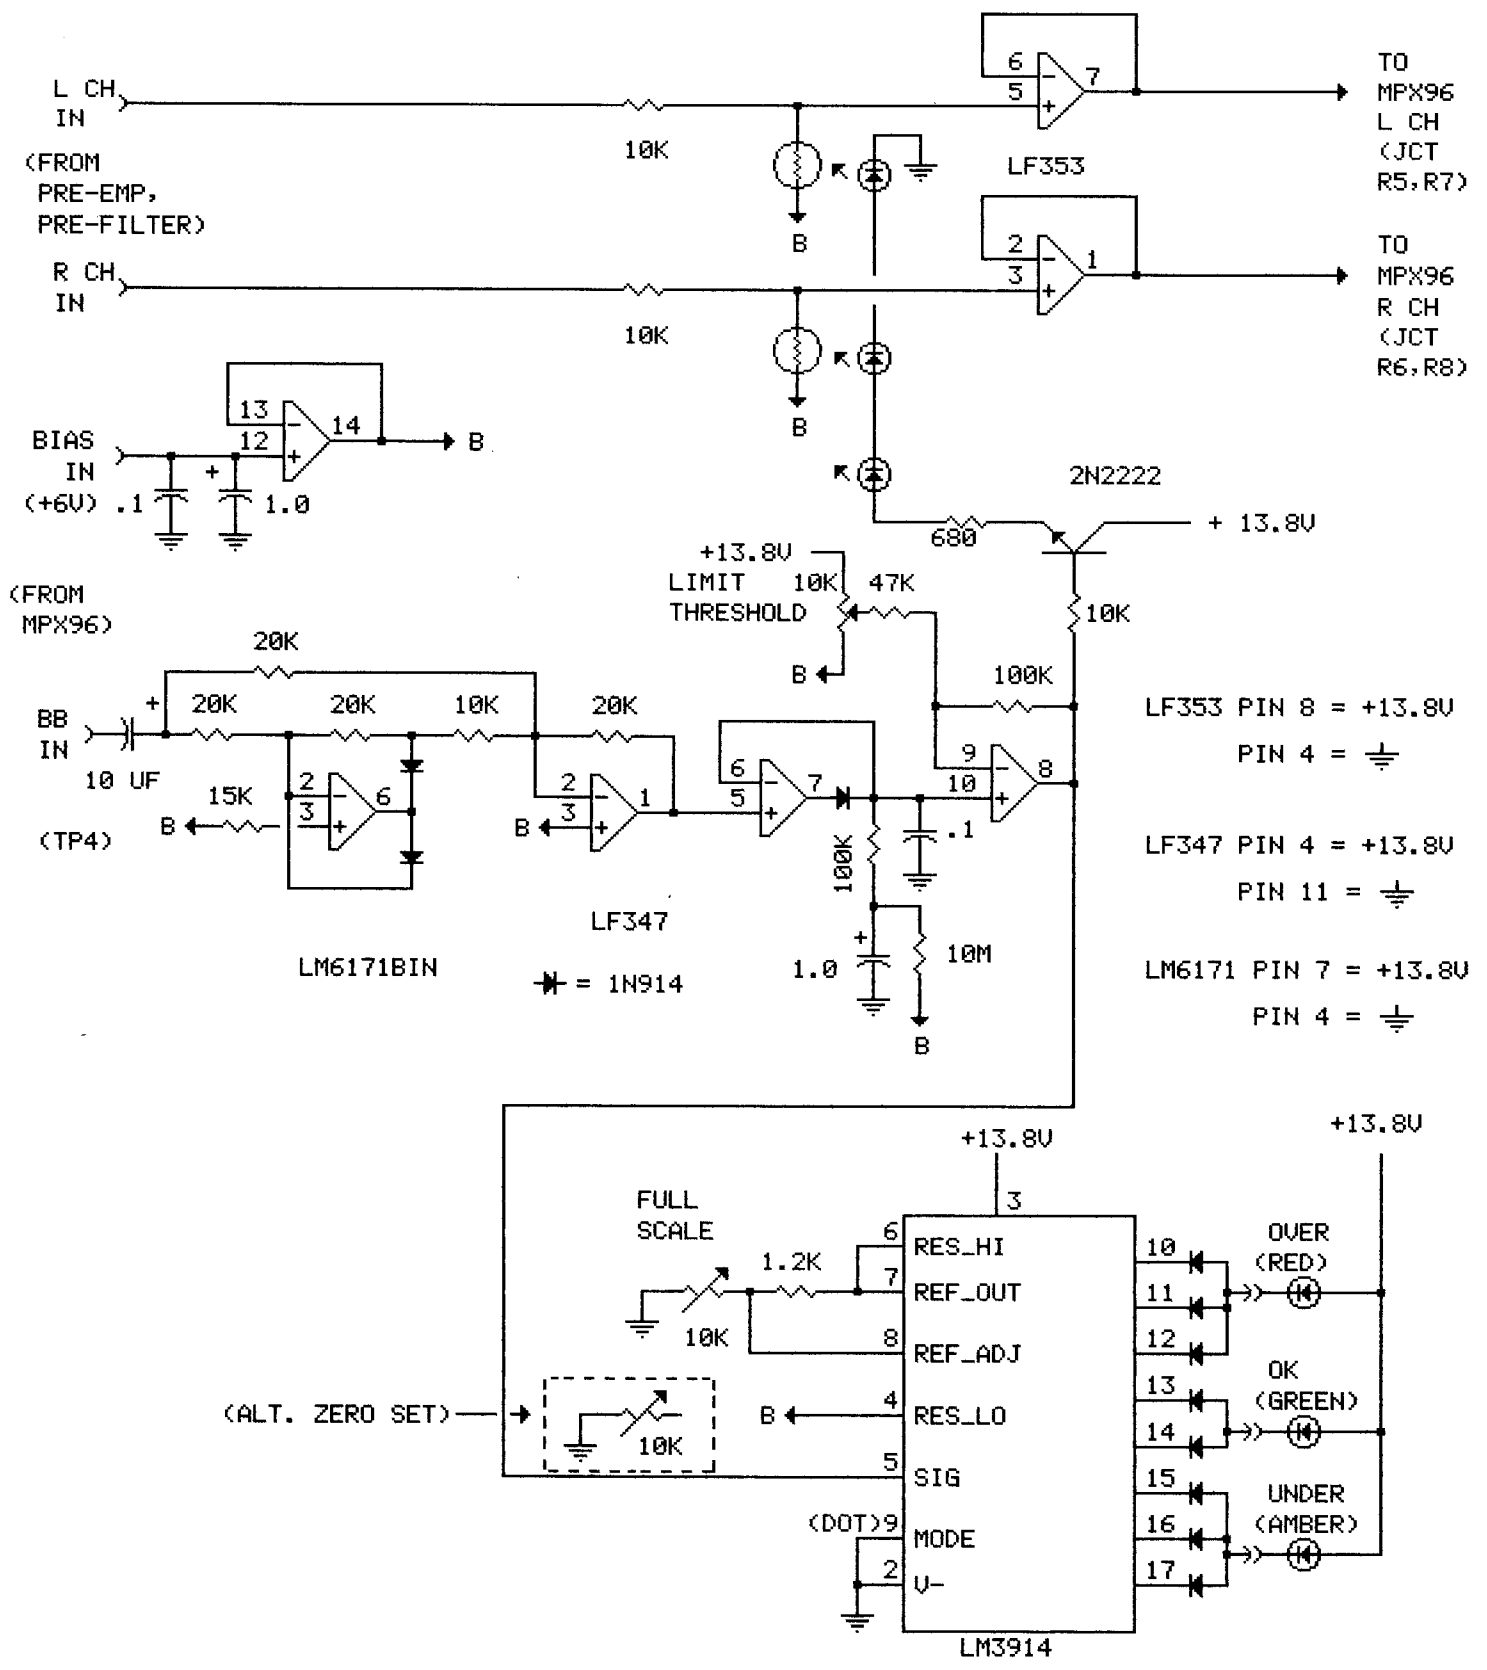

## Pre-filter/Pre-emphasis network

**Modulation Limiter/Monitor** (FOR FM TX)